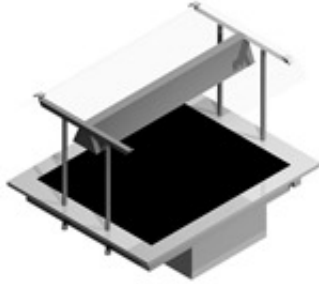

Ceramic Plate Metos Drop-In CPL 800 Nova H Plus

Product information

SKU	4322084
Product name	Ceramic Plate Metos Drop-In CPL 800 Nova H Plus
Dimensions	800 × 650 × 355/734 mm
Weight	43,000 kg
Capacity	2 GN 1/1
Technical information	220-240 V, 10 A, 0,9 kW, 1NPE, 50/60 Hz

Description

- heated ceramic plate 2 x GN 1/1
- drop-in model without side panels
- unit's edge is 15 mm above the furniture's top plate
- temperature's adjusting with power controller
- width of upper shelf 420 mm
- shelf made of hardened glass
- with infrared radiator
- shelf with PLUS glass edge