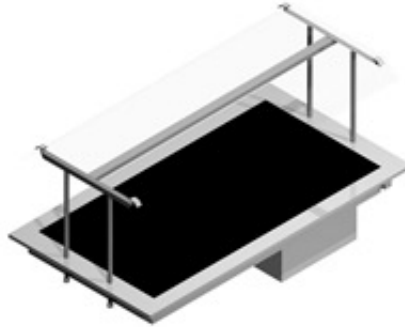

Ceramic Plate Metos Drop-In CPL 1200 Nova Plus LED

Product information

SKU	4322075
Product name	Ceramic Plate Metos Drop-In CPL 1200 Nova Plus LED
Dimensions	1200 × 650 × 355/734 mm
Weight	60,000 kg
Capacity	3 GN 1/1
Technical information	220-240 V, 10 A, 0,8 kW, 1NPE, 50/60 Hz

Description

- heated ceramic plate 3 x GN 1/1
- drop-in model without side panels
- unit's edge is 15 mm above the furniture's top plate
- temperature's adjusting with power controller
- width of upper shelf 420 mm
- shelf made of hardened glass
- 3000K LED light
- shelf with PLUS glass edge