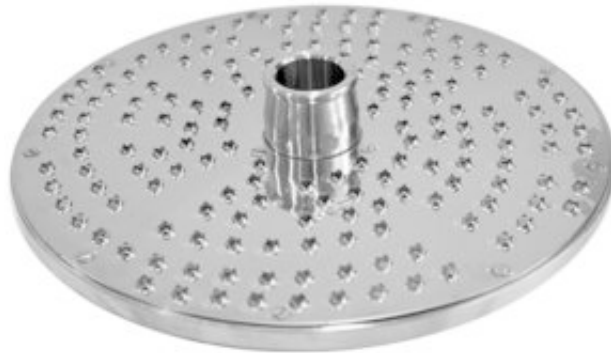

Hard cheese grater Metos RG-350/300i/400/400i

Product information

SKU	4115586
Product name	Hard cheese grater Metos RG-350/300i/400/400i
Dimensions	215 × 215 × 50 mm
Weight	0,500 kg

Description

- made of stainless steel
- suitable for washing in dishwasher
- can be washed without extra chemicals
- both soft and hard products can be processed with the same tool