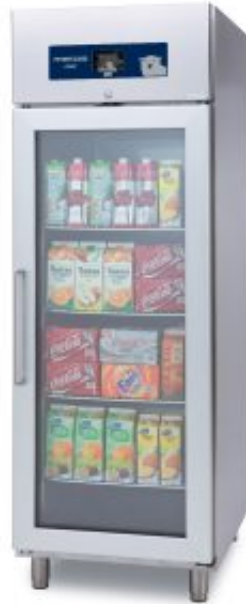

Glassdoor refrigerator Metos Start MG70R TNV HP R290

Product information

SKU	4247375
Product name	Glassdoor refrigerator Metos Start MG70R TNV HP R290
Dimensions	700 × 830 × 2080 mm
Weight	127,000 kg
Capacity	617 litres
Technical information	230 V, 10 A, 0,27 kW, 1NPE, 50 Hz, 48 dB
Net Volume	490 litres acc. to EN16825
Type of the refrigerant	R290
Quantity of refrigerant [g]	51
Cooling capacity [W]	345

Description

- temperature range +2°C+10°C
- ambient temperature +32°
- EVJ touch controller with big display of maximum 30 mm size numbers, possibility to adjust set temperatures
- overcooling function, keeps the compressor on work 30 minutes without breaks
- able to store up to 3 alarms, device provides the critical temperature values and duration of the alarm
- stainless steel interior and exterior, except painted galvanised back wall

- rounded inner corners makes it easy to clean the compartment
- monoblock condensing unit with fan evaporator placed out of the refrigerated compartment, which add the net capacity and makes it easier to clean inner roof
- automatic defrost and hot gas condensate evaporation, manual defrosting also possible
- 75 mm polyurethane insulation
- hermetic air-condensed compressor in the upper part of the cabinet
- 4 pc stainless steel grid GN 2/1- 650*530 mm shelves and 4 pairs of grid supports
- grids are easy to remove for cleaning and grid support rail distance is 50 mm
- lockable, self closing door, which stays open when door angle is over 90°
- right handed glass door, which is reversible if needed
- removable door seals without use of tools
- automatic cabinet light
- sturdy adjustable stainless steel feet