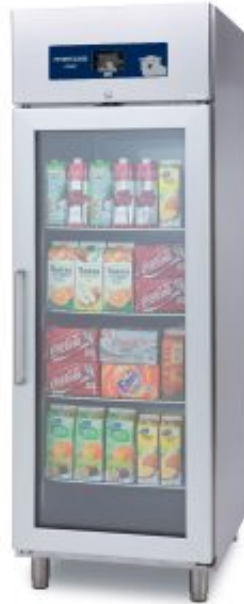

Glassdoor refrigerator Metos Start MG70R TNV HP R290

Product information

SKU	4247375
Product name	Glassdoor refrigerator Metos Start MG70R TNV HP R290
Dimensions	700 × 830 × 2080 mm
Weight	127,000 kg
Capacity	617 litres
Technical information	230 V, 10 A, 0,27 kW, 1NPE, 50 Hz, 48 dB
Net Volume	490 litres acc. to EN16825
Type of the refrigerant	R290
Quantity of refrigerant [g]	51
Cooling capacity [W]	345

Description

- temperature range +2°C+10°C
- ambient temperature +32°
- EVJ touch controller with big display of maximum 30 mm size numbers, possibility to adjust set temperatures
- overcooling function, keeps the compressor on work 30 minutes without breaks
- able to store up to 3 alarms, device provides the critical temperature values and duration of the alarm
- stainless steel interior and exterior, except painted galvanised back wall

- rounded inner corners makes it easy to clean the compartment
- monoblock condensing unit with fan evaporator placed out of the refrigerated compartment, which add the net capacity and makes it easier to clean inner roof
- automatic defrost and hot gas condensate evaporation, manual defrosting also possible
- 75 mm polyurethane insulation
- hermetic air-condensed compressor in the upper part of the cabinet
- 4 pc stainless steel grid GN 2/1- 650*530 mm shelves and 4 pairs of grid supports
- grids are easy to remove for cleaning and grid support rail distance is 50 mm
- lockable, self closing door, which stays open when door angle is over 90°
- right handed glass door, which is reversible if needed
- removable door seals without use of tools
- automatic cabinet light
- sturdy adjustable stainless steel feet