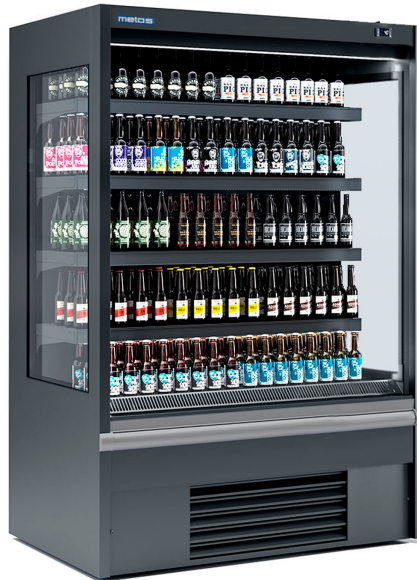

Multideck open display Metos MS12PCM1 LED black model R290

Product information

SKU	4310698
Product name	Multideck open display Metos MS12PCM1 LED black model R290
Dimensions	1330 × 685 × 2000 mm
Weight	260,000 kg
Capacity	455 liters/ refr.area 2,01m ²
Technical information	230 V, 1NPE, 50 Hz
Type of the refrigerant	R290

Description

- refrigerated open multideck display suitable for packed products, drinks and even meat (climate class 3)
- black model
- temperature range +2°C - +6°C (25°C/60%RH), ventilated cooling
- side walls made of glass
- four easily adjustable and tiltable shelves (300 mm deep) + bottom plane 405mm
- price ticket rail in front of the shelves
- LED lighting 4000k color in the ceiling and under every shelf
- electronic control
- standard perspex display front to optimize energy savings
- maximum product visibility