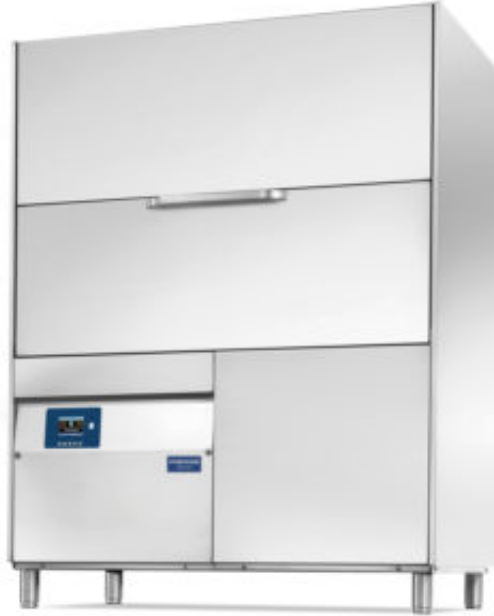

## Potwasher Master KP402E PLUS \*new

### Product information

---

SKU	4246508
Product name	Potwasher Master KP402E PLUS *new
Dimensions	1490 × 885 × 1970/(2310) mm
Weight	320,000 kg
Technical information	400 V, 25 A, 15 kW, 3NPE, 50 Hz, 72 dB HW: 3/4" Drain: ø 32 mm

### Description

- potwasher with a door
- 5" TFT touch display with your logo and with a new graphic
- four programmes (customizable)
- two 2,7 kW wash pumps
- innovative drain system - motorized valve for an automatic drain
- independent surface filter and collection basket
- disharms: upper, lower and on sides
- rack dimensions 1350x725 mm
- free opening height 810 mm
- tank volume 100 l