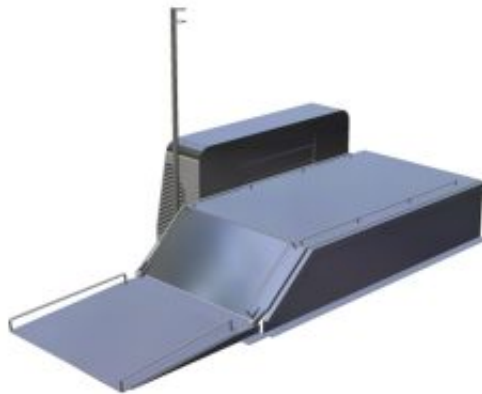

Lift Metos Multiwasher 700 series

Product information

SKU	4001018
Product name	Lift Metos Multiwasher 700 series
Dimensions	1200 × 1200 mm
Weight	45,010 kg

Description

Lift for Multiwasher 700 series washing machines.