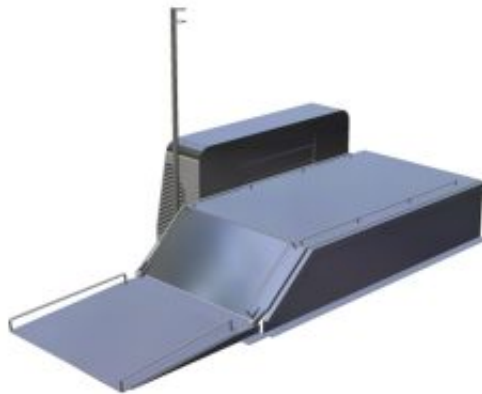

## Lift Metos Multiwasher 500 series

### Product information

---

SKU	4001017
Product name	Lift Metos Multiwasher 500 series
Dimensions	1000 × 1000 mm
Weight	40,010 kg

### Description

Lift for Multiwasher 500 series washing machines.