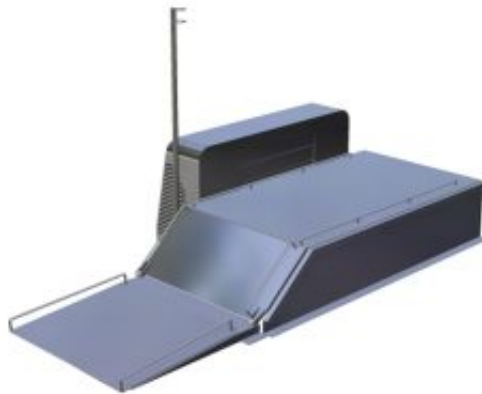

Lift Metos Multiwasher 300 series

Product information

SKU	4001016
Product name	Lift Metos Multiwasher 300 series
Dimensions	800 × 680 mm
Weight	30,010 kg

Description

Lift for Multiwasher 300 series washing machines