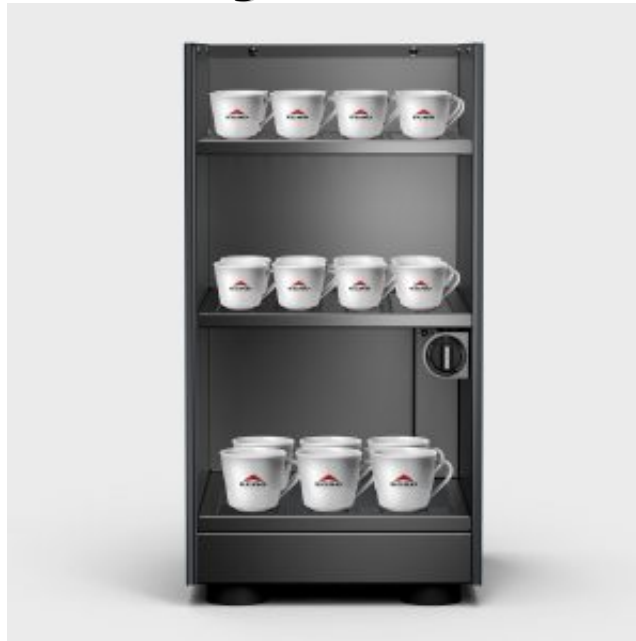

## Cup warmer for Metos Egro Next coffee machine

### Product information

---

SKU	4157970
Product name	Cup warmer for Metos Egro Next coffee machine
Dimensions	300 × 370 × 580 mm
Weight	14,000 kg
Technical information	230 V, 0,42 kW, 1NPE, 50/60 Hz

### Description

- cup warmer designed for Metos Egro Next series automatic espresso machines
- saves table space and protects dishes from dust and breakage
- to be installed on the right side of the machine
- three heated levels
- coloring and design compatible with Egro Next