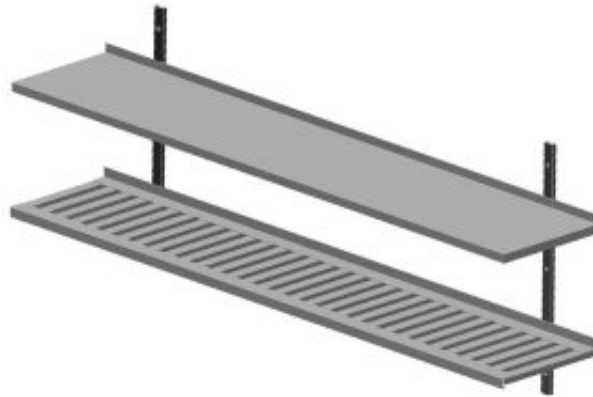

Metos Wall shelving 1600x300

Product information

SKU	4252718
Product name	Metos Wall shelving 1600x300
Dimensions	1600 mm
Weight	15,980 kg

Description

- stainless steel
- one 1600x300 mm flat shelf
- one 1600x300 mm grid shelf
- four shelf supports, length 297 mm
- two adjustment strips, length 600 mm