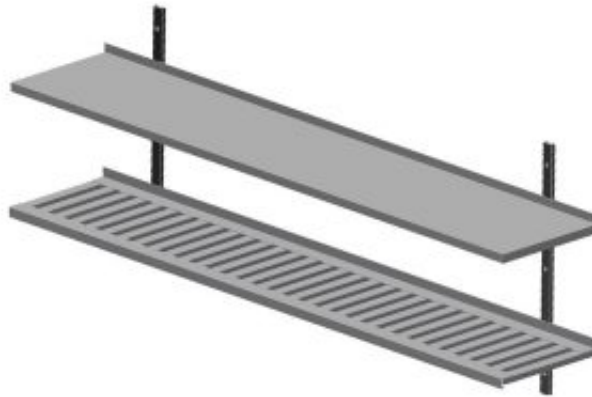

## Metos Wall shelving 1600x300

### Product information

---

SKU	4252718
Product name	Metos Wall shelving 1600x300
Dimensions	1600 mm
Weight	15,980 kg

### Description

- stainless steel
- one 1600x300 mm flat shelf
- one 1600x300 mm grid shelf
- four shelf supports, length 297 mm
- two adjustment strips, length 600 mm