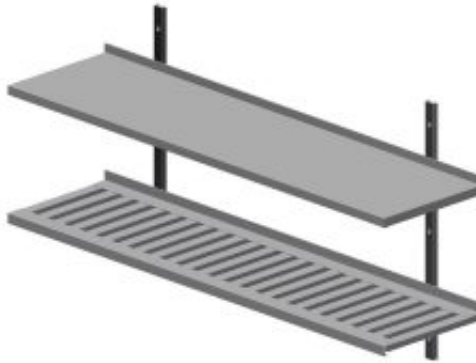

## Metos Wall shelving 1200x300 mm

### Product information

---

SKU	4252716
Product name	Metos Wall shelving 1200x300 mm
Dimensions	1200 mm
Weight	13,290 kg

### Description

- stainless steel
- one 1200x300 mm flat shelf
- one 1200x300 mm grid shelf
- four shelf supports, length 297 mm
- two adjustment strips, length 600 mm