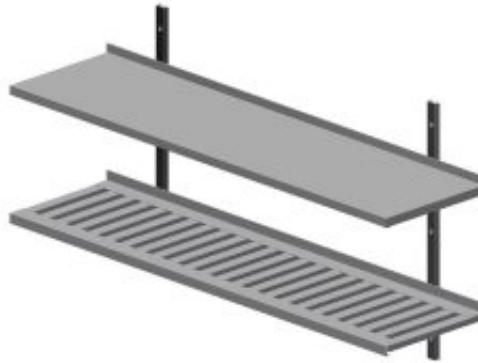

Metos Wall shelving 1200x300 mm

Product information

SKU	4252716
Product name	Metos Wall shelving 1200x300 mm
Dimensions	1200 mm
Weight	13,290 kg

Description

- stainless steel
- one 1200x300 mm flat shelf
- one 1200x300 mm grid shelf
- four shelf supports, length 297 mm
- two adjustment strips, length 600 mm