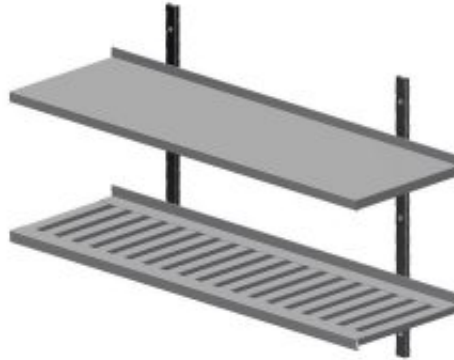

Metos Wall shelving 1000x300

Product information

SKU	4252714
Product name	Metos Wall shelving 1000x300
Dimensions	1000 mm
Weight	11,940 kg

Description

- stainless steel construction
- one 1000x300 mm flat shelf
- one 1000x300 mm grid shelf
- four shelf supports, length 297 mm
- two adjustment strips, length 600 mm