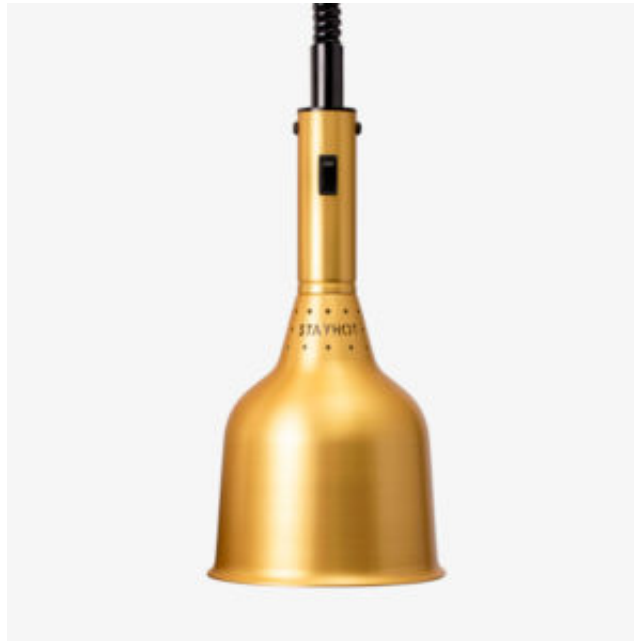

Heat lamp with lift Metos Classic 1224-HSM

Product information

SKU	4231747
Product name	Heat lamp with lift Metos Classic 1224-HSM
Dimensions	Ø180MM × 950-2100 mm
Weight	2,300 kg
Technical information	230 V, 0,250 kW, 1NPE, 50 Hz

Description

Metos Classic Heat Lamp 1224 is manufactured using anodised aluminium and comes with a retractable cord mount, which enables you to easily adjust the height of the heat lamp when needed.

Shade: H 350mm / Ø 180mm
Rise & Fall: Min 950 mm / Max 2100mm
Material: Anodised aluminium, Color Brass
Heat Source: Philips infrared lamp 250W, 2700K