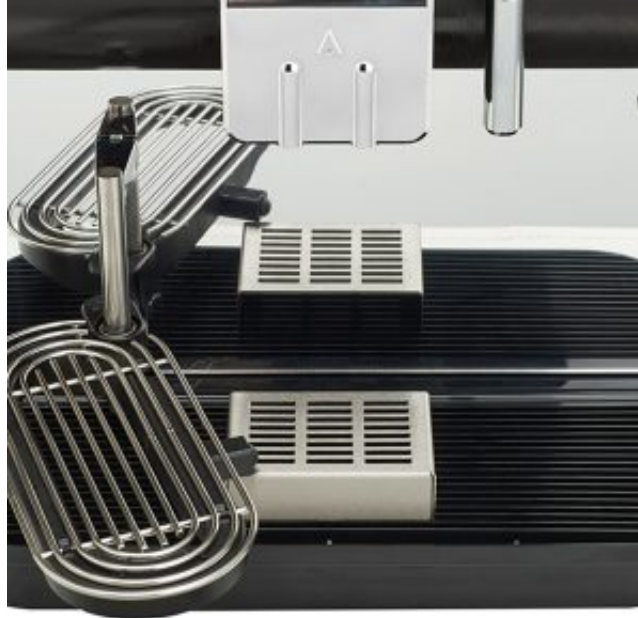

Latte Macchiato feet Metos OptiMe

Product information

SKU	4363272
Product name	Latte Macchiato feet Metos OptiMe
Dimensions	mm
Weight	0,010 kg
Technical information	230 V, 0,06 kW, , 50/60 Hz CW: 3/4"

Description

Coffee machine with macchiato feet, allows the use of high latte macchiato glasses since tap height is 140 mm.