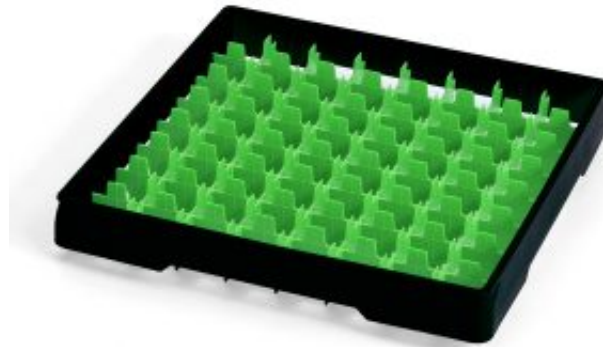

## Black heightening frame with green divider Metos

### Product information

---

SKU	4550011
Product name	Black heightening frame with green divider Metos
Dimensions	500 × 500 × 50 mm
Weight	0,700 kg
Capacity	64 tumbler Ø52

### Description

Black heightening frame, 50x50 cm, injection moulded PP-plastic. With green compartment for 46 glasses with max. diam. 52 mm. Height 50 mm.