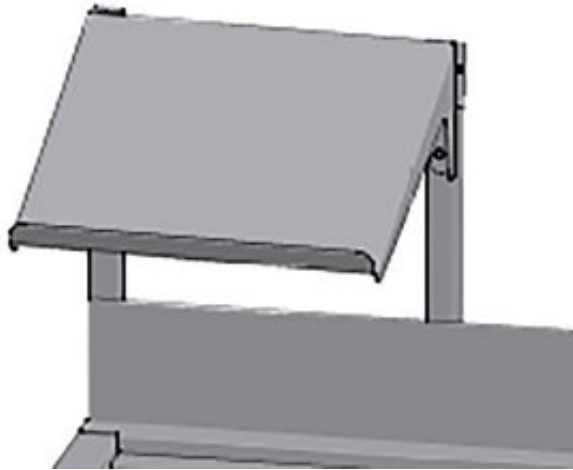

## PRM sorting shelf L:500mm R-L

### Product information

---

SKU	4246452
Product name	PRM sorting shelf L:500mm R-L
Dimensions	500 × 510 × 200 mm
Weight	0,010 kg