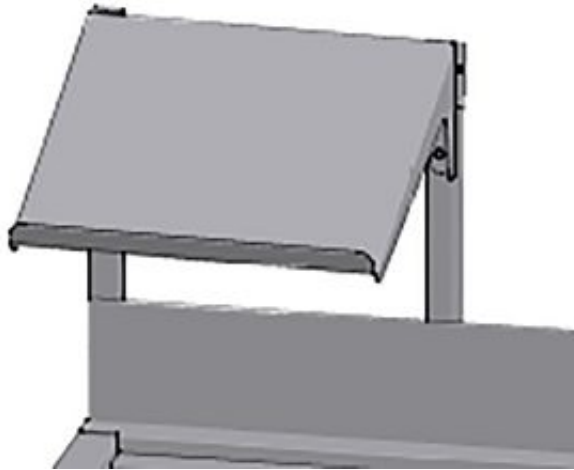

## PRM sorting shelf L:500mm R-L

### Product information

---

SKU	4246452
Product name	PRM sorting shelf L:500mm R-L
Dimensions	500 × 510 × 200 mm
Weight	0,010 kg