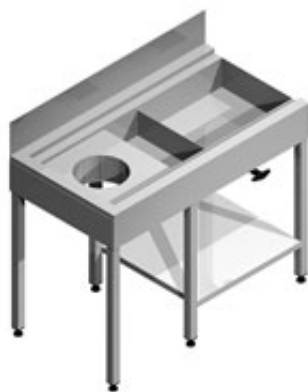

Metos PRM Sorting unit L-R 1160mm

Product information

SKU	4246446
Product name	Metos PRM Sorting unit L-R 1160mm
Dimensions	1160 × 670 × 900 mm
Weight	13,000 kg

Description

Standard delivery:

- splash plate
- cutlery box
- waste collector with rubber ring guide collar
- shelf for baskets
- draining valve
- overflow protection

Accessories :

- washing pistol with hose reel (2m) hose incl. bracket (4246450)
- Washing pistol (mini) incl. draining valve and thermostatic mixe (4246451)
- sorting shelf R-L 500 mm (4246452)
- sorting shelf L-R 500 mm (4246458)
- unloading tables-small. incl. holes for scraper 450x330mm (246454130)
- unloading tables-large. incl. holes for scraper 460 x 460mm (6455145)
- thermostat mixer incl. bracket (4246457)
- mobile waste trolley