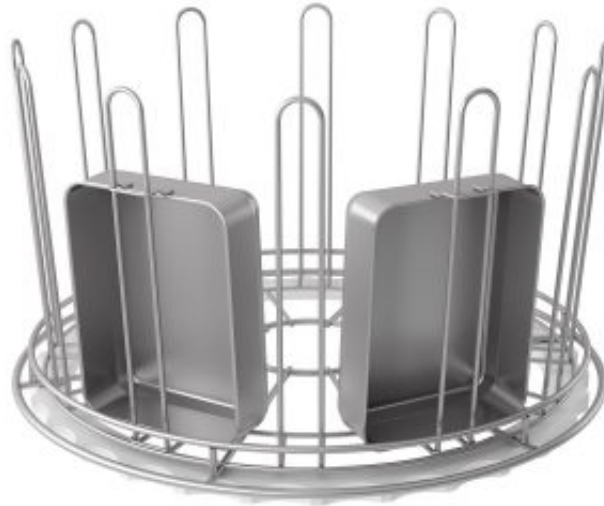

Center pan support for Metos WD-90 DUO/HC

Product information

SKU	4246160
Product name	Center pan support for Metos WD-90 DUO/HC
Dimensions	mm
Weight	1,400 kg

Description

- by positioning the support in the rack the space inside can be varied according to the size Of the pans and pots
- easy to use
- cutlery and utensil holder can be used with center pan support(not included in the price)