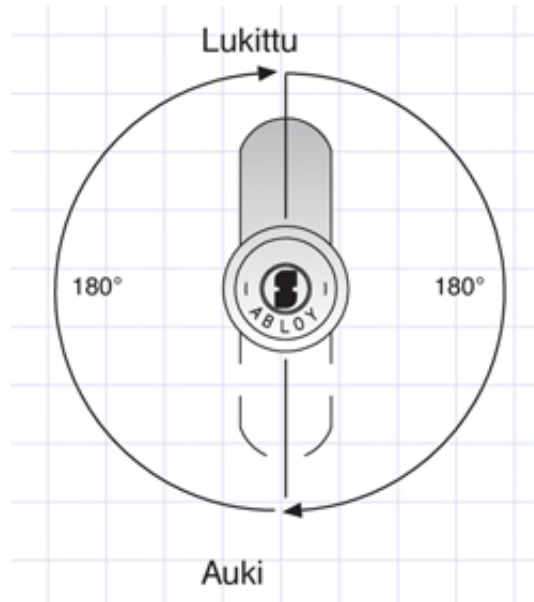

## Abloy lock Proff FC-2

### Product information

---

SKU	4204949
Product name	Abloy lock Proff FC-2
Dimensions	mm
Weight	0,050 kg