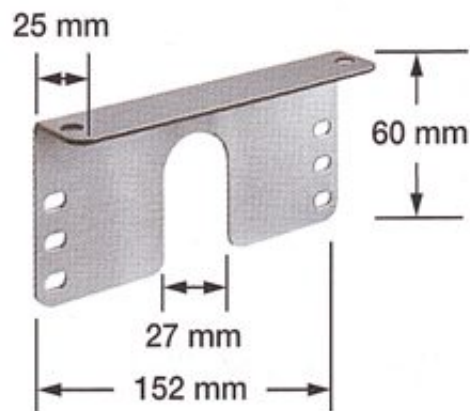

Angle brackets (pair) Metos GR Brackets

Product information

SKU	4181010
Product name	Angle brackets (pair) Metos GR Brackets
Dimensions	152 × 25 × 60 mm
Weight	0,500 kg

Description